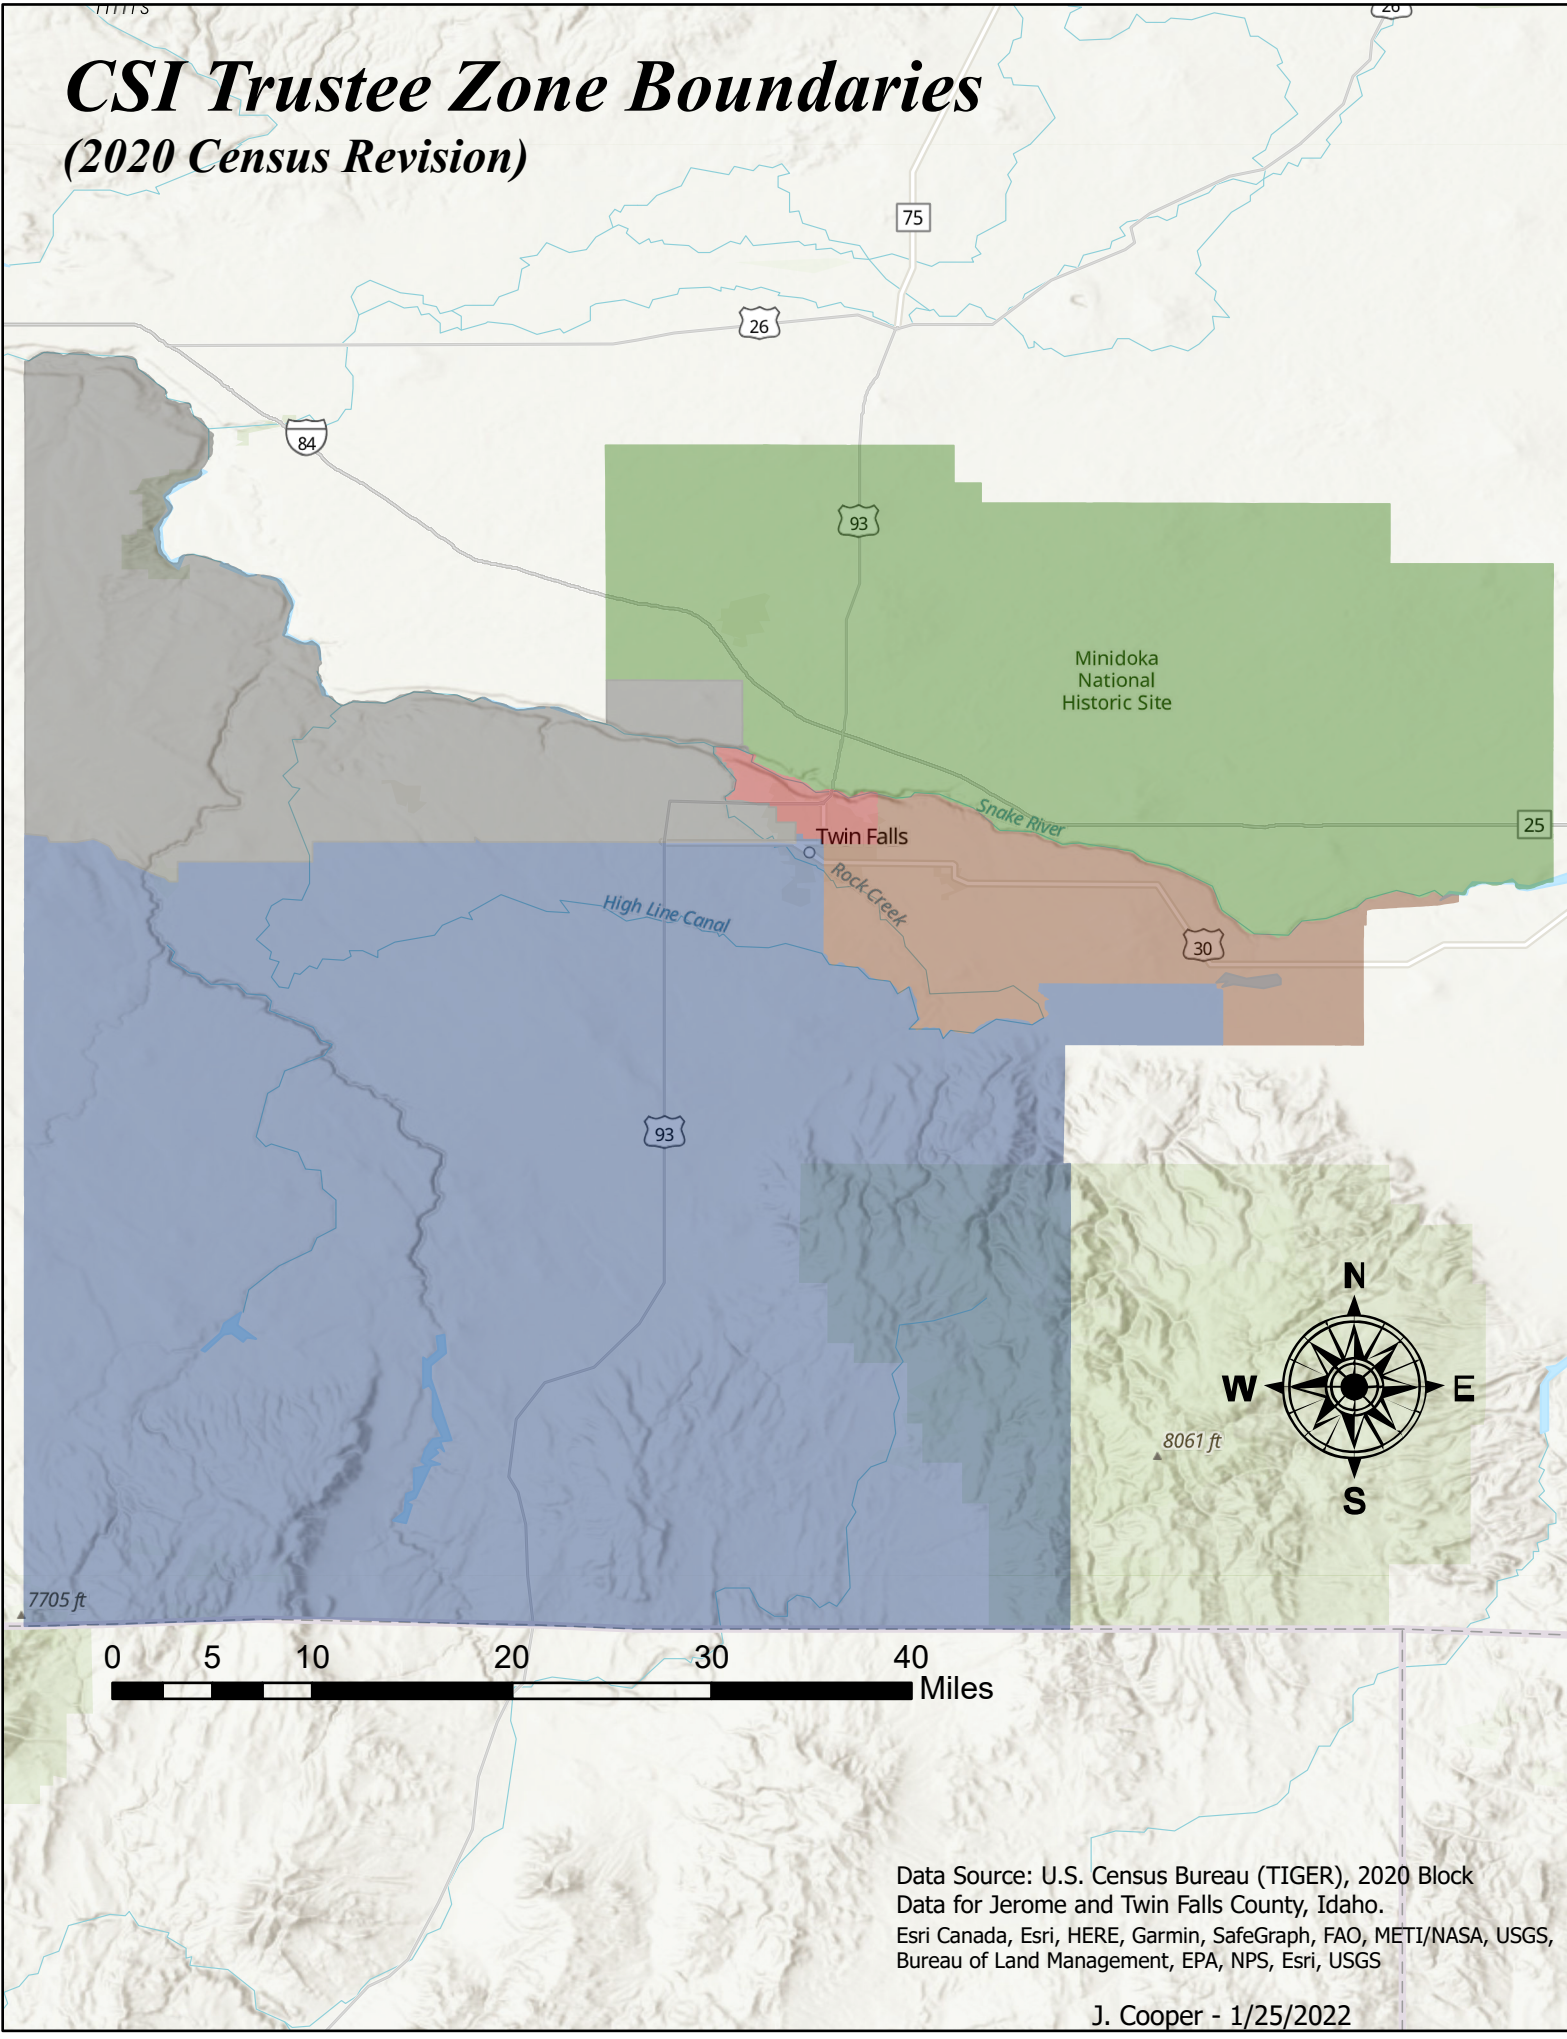

# CSI Trustee Zone Boundaries (2020 Census Revision)

Data Source: U.S. Census Bureau (TIGER), 2020 Block Data for Jerome and Twin Falls County, Idaho.  
Esri Canada, Esri, HERE, Garmin, SafeGraph, FAO, METI/NASA, USGS, Bureau of Land Management, EPA, NPS, Esri, USGS

J. Cooper - 1/25/2022